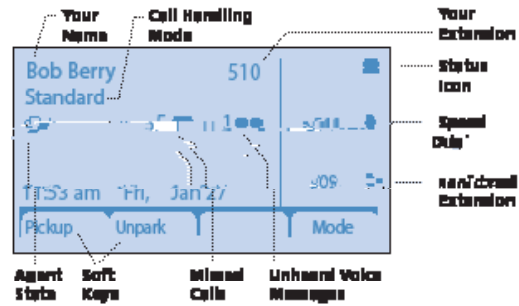

GUIDE TO STATUS ICONS

ShoreTel IP 230/230g Idle Interface

ShoreTel IP 230/230g Outbound Call

Main Display

-  Unheard Voice Messages
-  Missed Calls
-  Logged Into Workgroup
-  Logged Into Workgroup, In Wrap-Up
-  Logged Out of Workgroup

- Idle
- Inactive / Do Not Disturb
- Unheard Voice Messages
- Do Not Disturb / Unheard Messages
- Incoming Call (Animated)
- On a Call

Custom Keys - Call

-  On Hook
-  Off Hook
-  Inactive / Do Not Disturb
-  Incoming Call (Animated)
-  On a Call
-  On a Conference Call
-  Call On Hold / Parked
-  Remote Hold